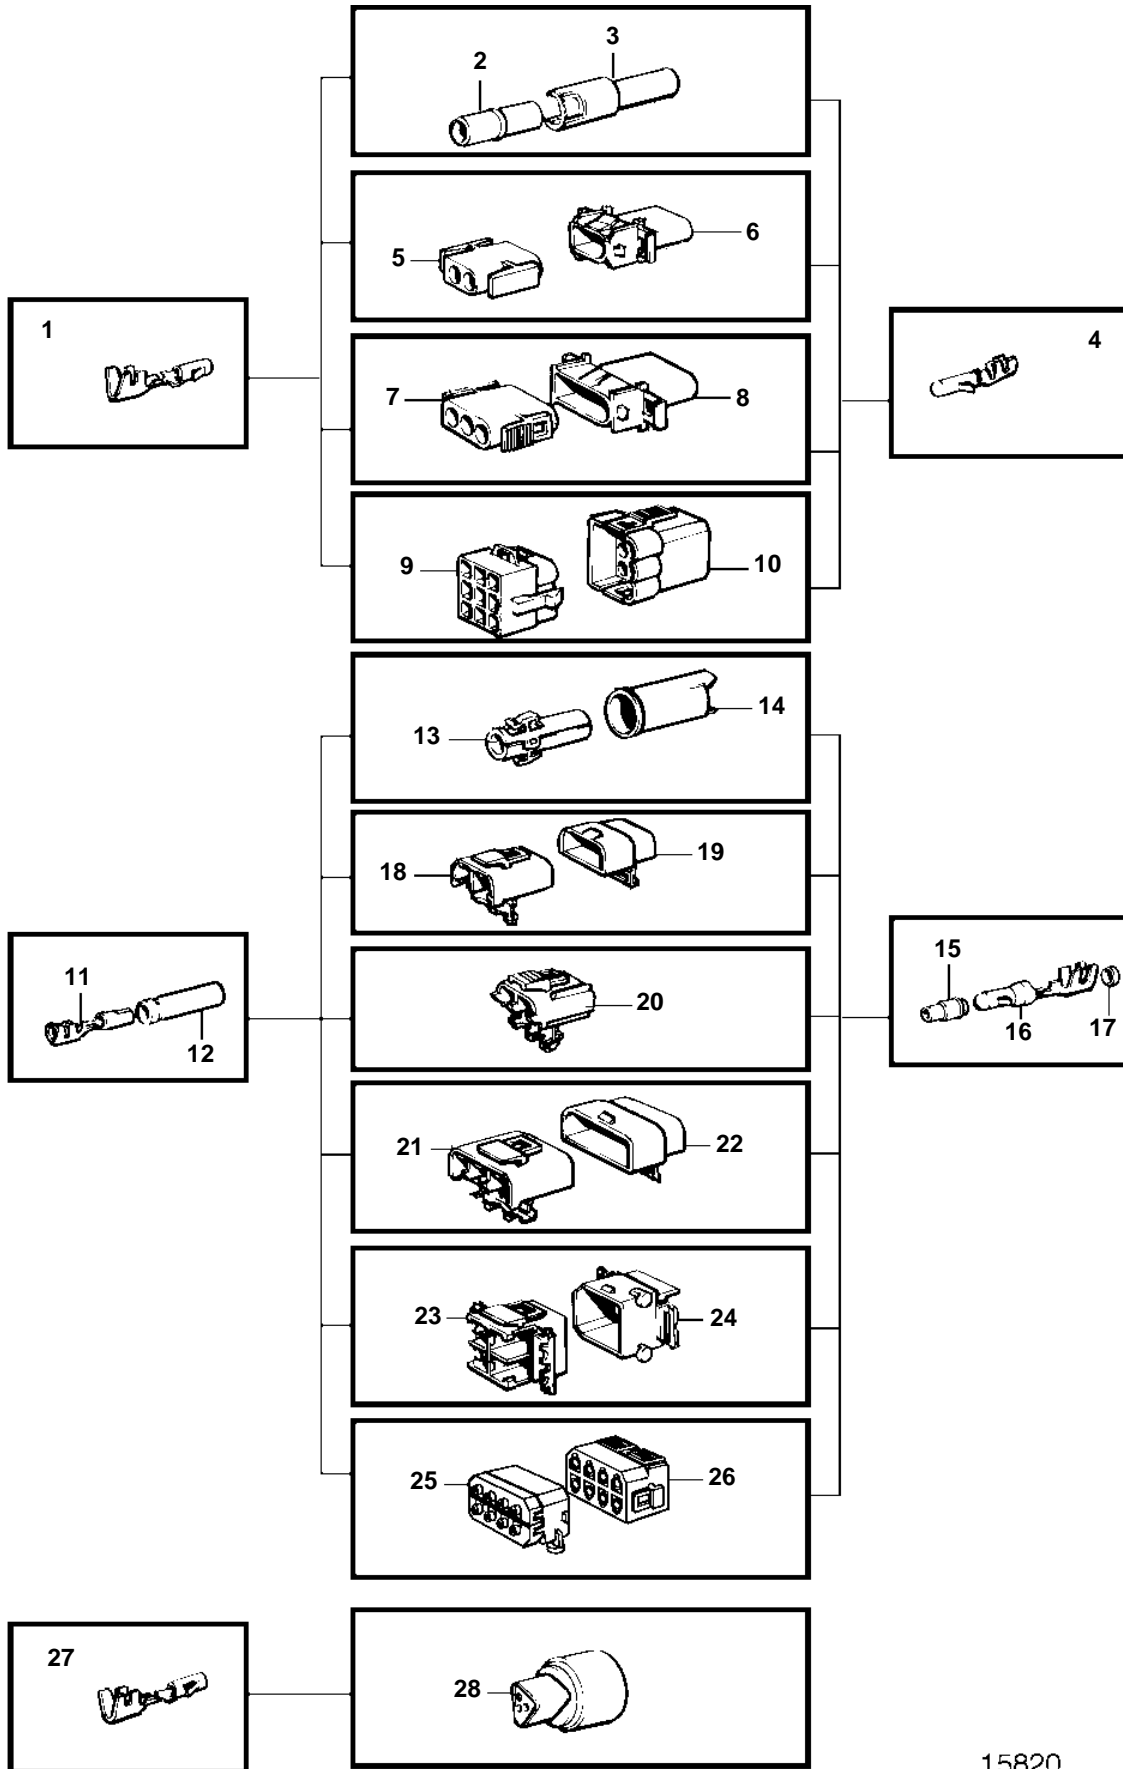

COMMON

COMMON

| REF | PART NO. | DESCRIPTION | NOTES |
|-----|----------|--------------------|------------------|
| 1 | 965822 | Cable terminal | 3,5x1,1-2,5sq.mm |
| | 948289 | Cable terminal | 3,5x2,5-4,0sq.mm |
| 2 | 949584 | Insulator | 3,5x1 NATURAL |
| 3 | 949583 | Insulator | 3,5x1 NATURAL |
| 4 | 965824 | Cable terminal | 3,5x1,1-2,5sq.mm |
| | 965825 | Cable terminal | 3,5x2,6-4,0sq.mm |
| 5 | 948996 | Receptacle housing | SO 3,5x2 NATURAL |
| 6 | 948995 | Tab housing | 3,5x2 NATURAL |
| 7 | 948296 | Housing | 3,5x3 NATURAL |
| 8 | 948297 | Insulator | 3,5x3 NATURAL |
| 9 | 948294 | Receptacle housing | 3,5x9 NATURAL |
| 10 | 948295 | Tab housing | 3,5x9 NATURAL |
| 11 | 949371 | Cable terminal | 3,5x2,5-4,5sq.mm |
| 12 | 1598753 | Isolator | |
| 13 | 1307035 | Insulator | 1-POLE |
| 14 | 1308436 | Insulator | 1-POLE |
| 15 | 1608765 | Isolator | |
| 16 | 965824 | Cable terminal | 3,5x2,5-4,5sq.mm |
| 17 | 1608766 | Seal | |
| 18 | 1307048 | Receptacle housing | 2-POLE |
| 19 | 1307049 | Tab housing | 2-POLE |
| 20 | 970753 | Receptacle housing | 2-POLE |
| 21 | 1259828 | Housing | SO 3 PIPES |
| 22 | 1259829 | Housing | 3 PIPES |
| 23 | 1259830 | Receptacle housing | 4-POLE |
| 24 | 1259831 | Housing | SO 4-POLE |
| 25 | 853521 | Cable terminal | YASAKI |
| 26 | 853498 | Receptacle housing | 3 PIPES |
| 27 | 965822 | Cable terminal | |
| 28 | 1259830 | Receptacle housing | |